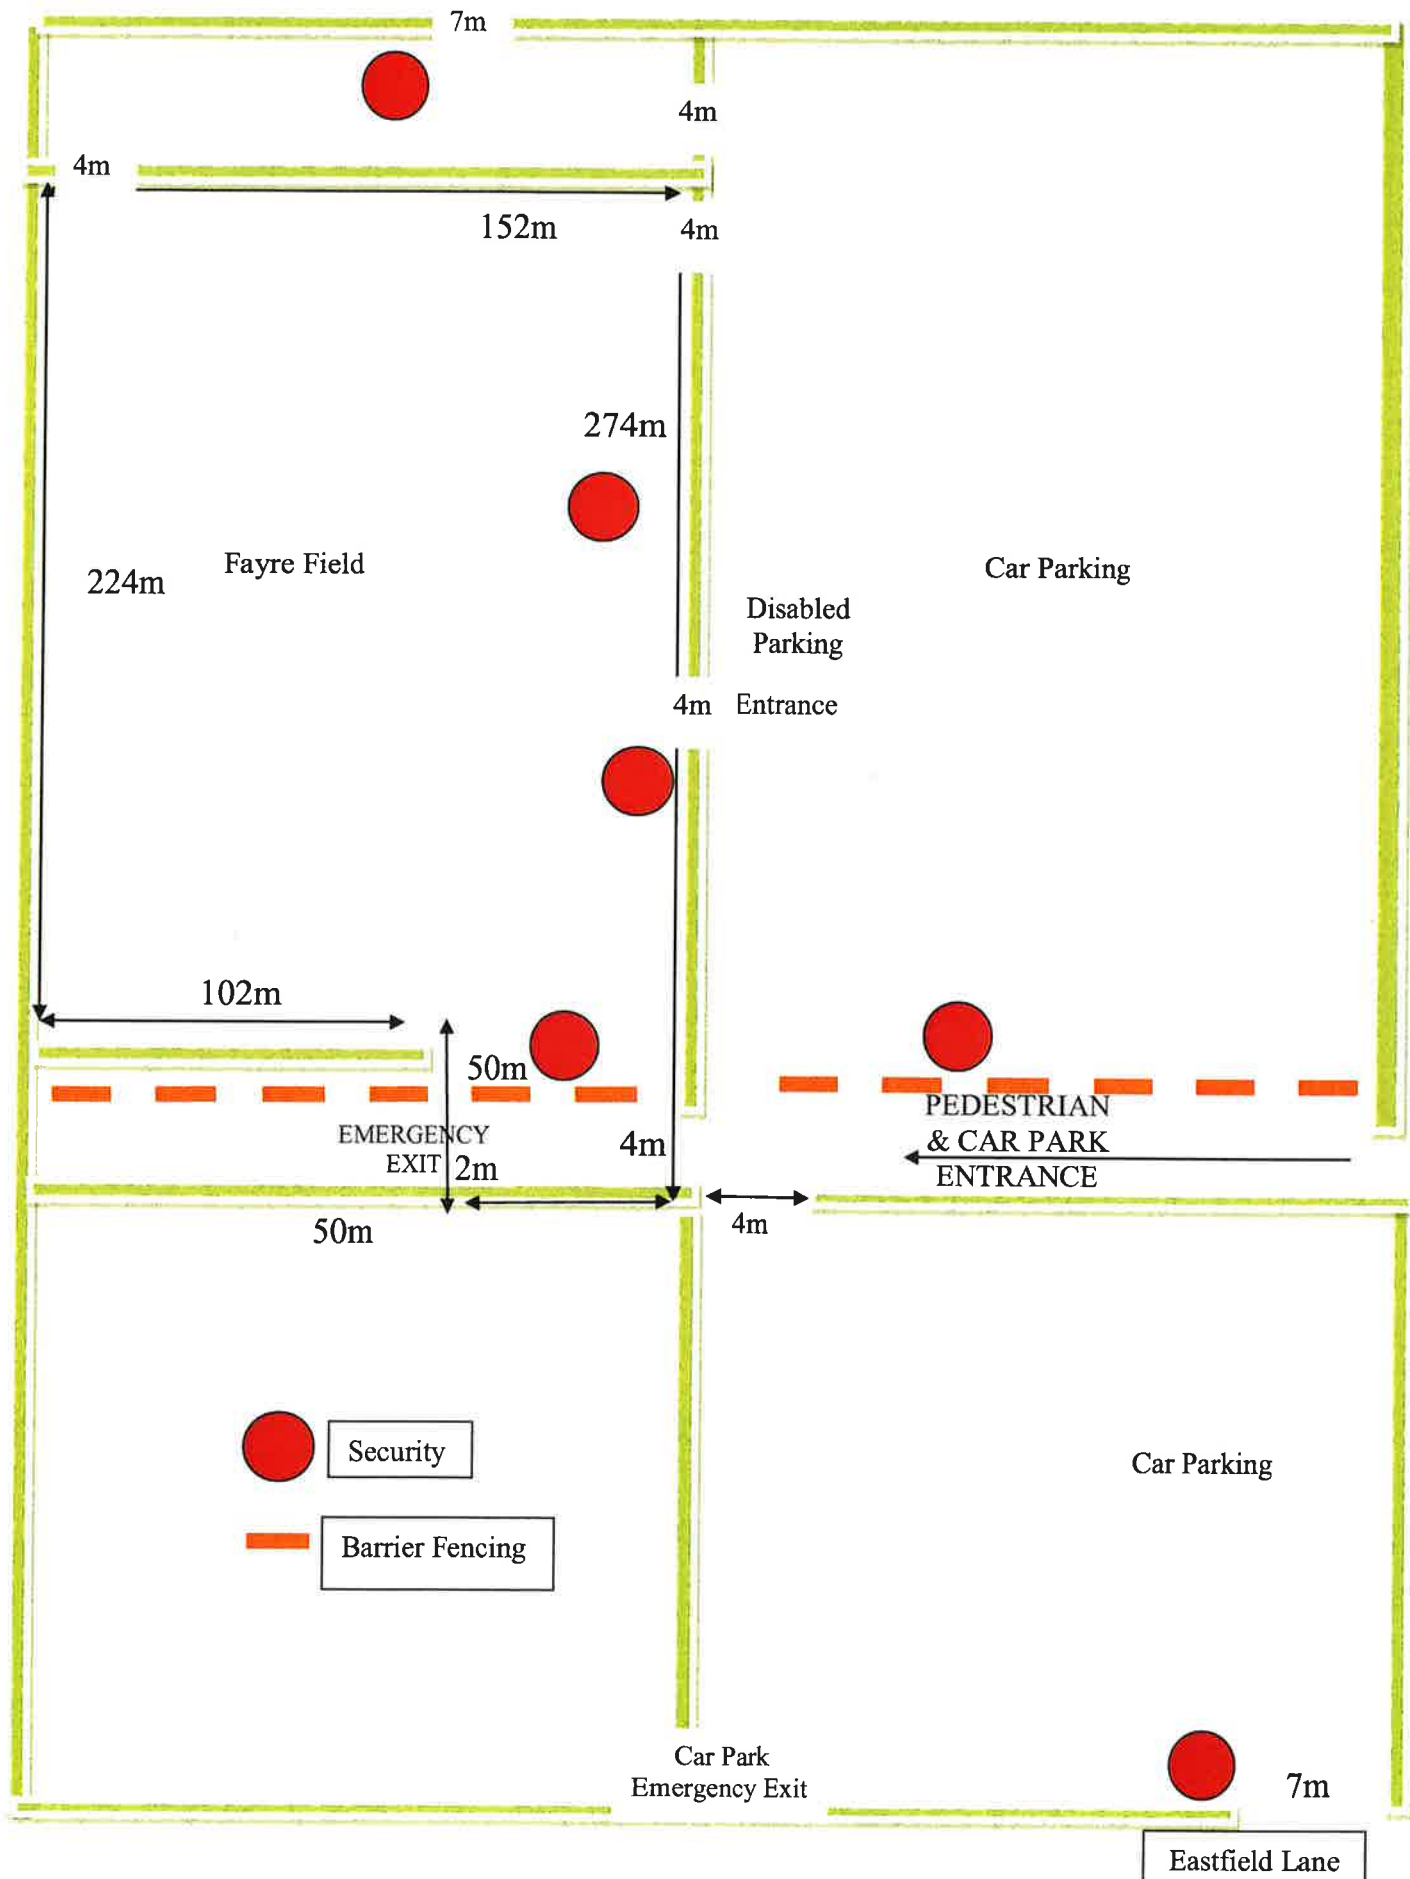

Dunnington Fayre Goes Live 28th July 2018

SITE PLAN

Eastfield Showfield – Latitude 53.969376 Longitude -0.96996607

DUNNINGTON FAYRE GOES LIVE